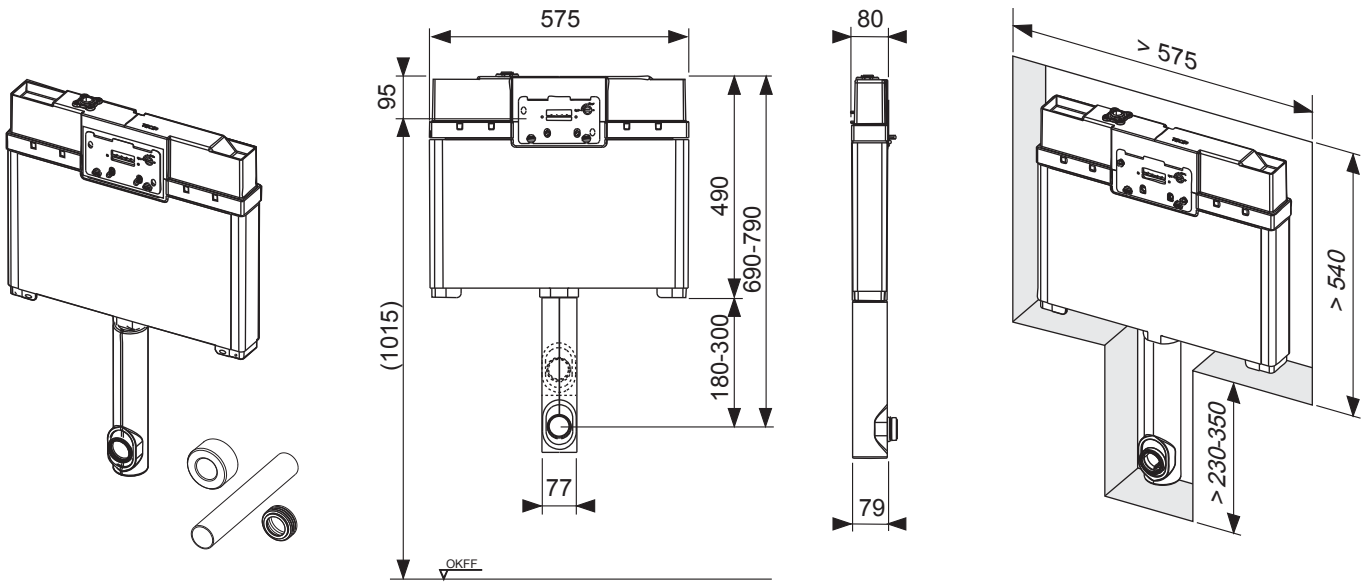

TECEbox – 9.370.057 8cm cistern

TECE:

Note

Minimum wall sheeting thickness required for TECEsquare metal 2 and recessed button installations

- Min 18mm for surface mounted installation
 - Sheeting and Tiles
- Min 25mm for recessed Glass Button installation
 - Sheeting only Excludes Tiles
- Min 30mm for TECEsquare Metal 2 button installation
 - Sheeting and Tiles

PR230 208 0