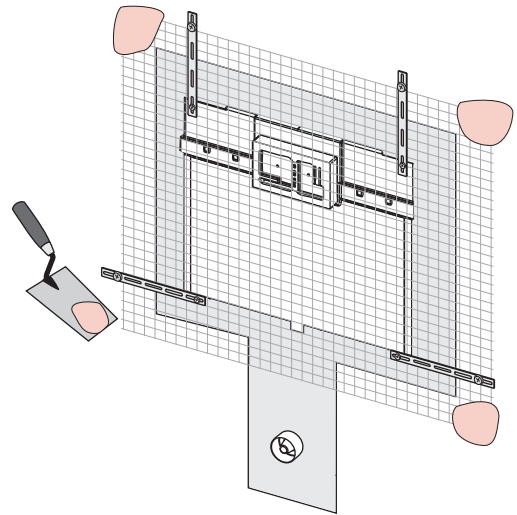

TECEbox – 9.370.057 8cm cistern

TECE:

Note

Minimum wall sheeting thickness required for TECEsquare metal 2 and recessed button installations

- Min 18mm for surface mounted installation
 - Sheeting and Tiles
- Min 25mm for recessed Glass Button installation
 - Sheeting only Excludes Tiles
- Min 30mm for TECEsquare Metal 2 button installation
 - Sheeting and Tiles