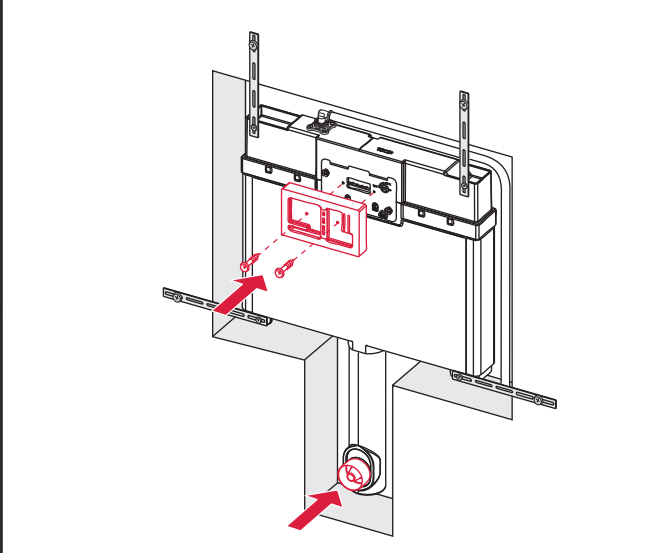

TECEbox – 9.370.057 8cm cistern

TECE:

Note

Minimum wall sheeting thickness required for TECEsquare metal 2 and recessed button installations

- Min 18mm for surface mounted installation
 - Sheeting and Tiles
- Min 25mm for recessed Glass Button installation
 - Sheeting only Excludes Tiles
- Min 30mm for TECEsquare Metal 2 button installation
 - Sheeting and Tiles