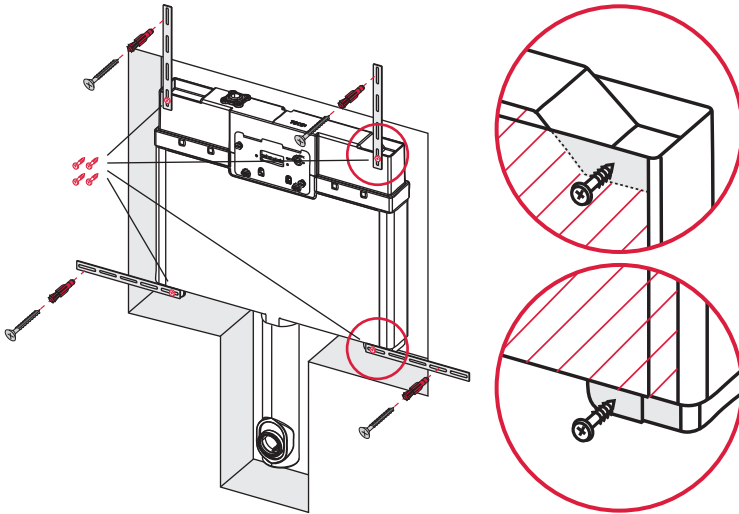

TECEbox – 9.370.057 8cm cistern

TECE:

Note

Minimum wall sheeting thickness required for TECEsquare metal 2 and recessed button installations

- Min 18mm for surface mounted installation
 - Sheeting and Tiles
- Min 25mm for recessed Glass Button installation
 - Sheeting only Excludes Tiles
- Min 30mm for TECEsquare Metal 2 button installation
 - Sheeting and Tiles