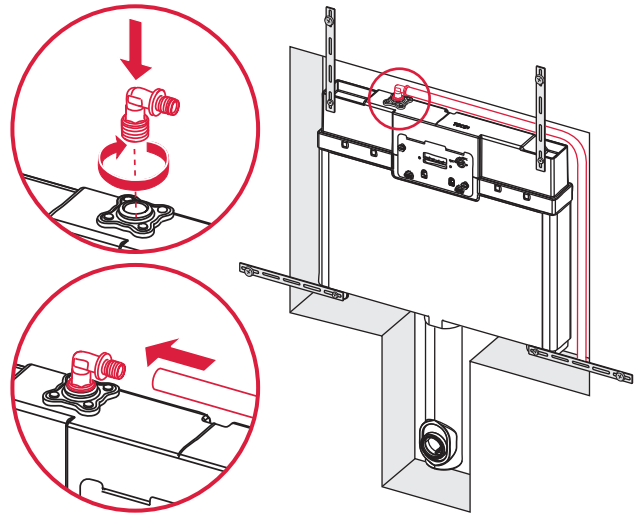

TECEbox – 9.370.057 8cm cistern

TECE:

Note

Minimum wall sheeting thickness required for TECEsquare metal 2 and recessed button installations

- Min 18mm for surface mounted installation
 - Sheeting and Tiles
- Min 25mm for recessed Glass Button installation
 - Sheeting only Excludes Tiles
- Min 30mm for TECEsquare Metal 2 button installation
 - Sheeting and Tiles