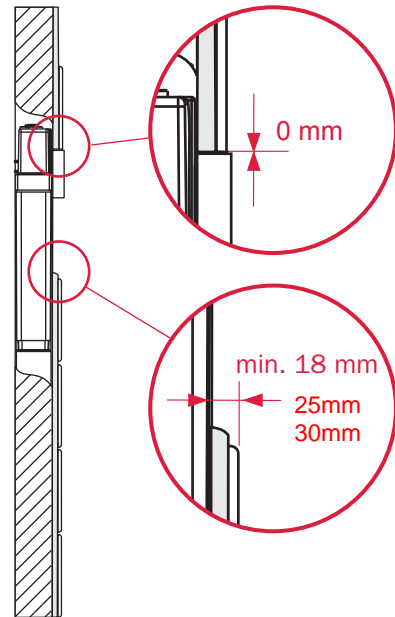

TECEbox – 9.370.057 8cm cistern

TECE:

Note

Minimum wall sheeting thickness required for TECEsquare metal 2 and recessed button installations

- Min 18mm for surface mounted installation
 - Sheeting and Tiles
- Min 25mm for recessed Glass Button installation
 - Sheeting only Excludes Tiles
- Min 30mm for TECEsquare Metal 2 button installation
 - Sheeting and Tiles