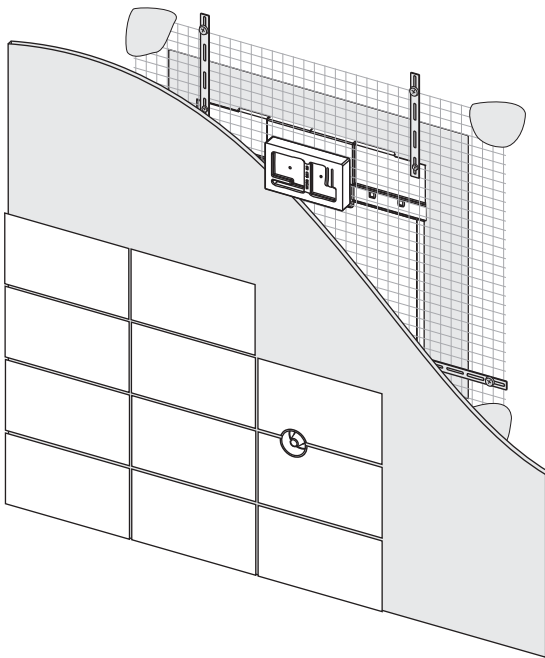

TECEbox – 9.370.057 8cm cistern

TECE:

Note

Minimum wall sheeting thickness required for TECEsquare metal 2 and recessed button installations

- Min 18mm for surface mounted installation
 - Sheeting and Tiles
- Min 25mm for recessed Glass Button installation
 - Sheeting only Excludes Tiles
- Min 30mm for TECEsquare Metal 2 button installation
 - Sheeting and Tiles