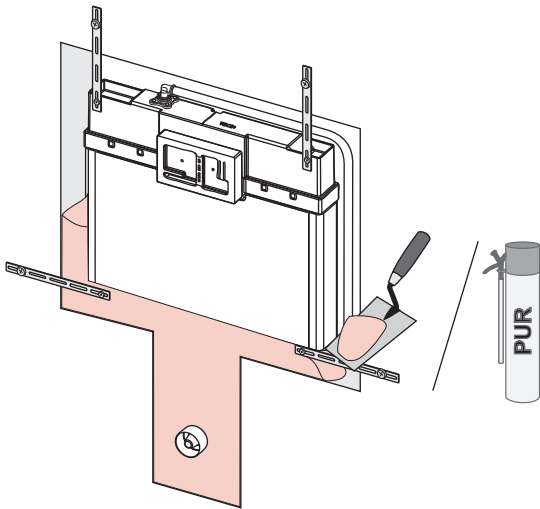

TECEbox – 9.370.057 8cm cistern

TECE:

Note

Minimum wall sheeting thickness required for TECEsquare metal 2 and recessed button installations

- Min 18mm for surface mounted installation
 - Sheeting and Tiles
- Min 25mm for recessed Glass Button installation
 - Sheeting only Excludes Tiles
- Min 30mm for TECEsquare Metal 2 button installation
 - Sheeting and Tiles