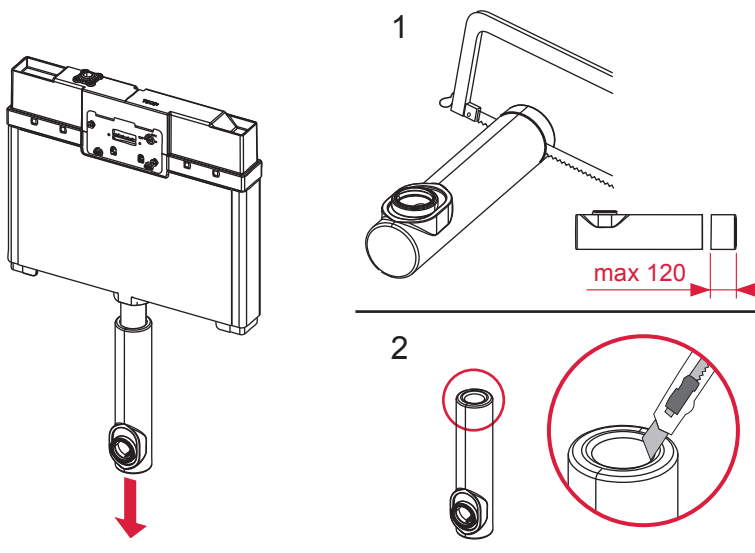

TECEbox – 9.370.057 8cm cistern

TECE:

Note

Minimum wall sheeting thickness required for TECEsquare metal 2 and recessed button installations

- Min 18mm for surface mounted installation
 - Sheeting and Tiles
- Min 25mm for recessed Glass Button installation
 - Sheeting only Excludes Tiles
- Min 30mm for TECEsquare Metal 2 button installation
 - Sheeting and Tiles